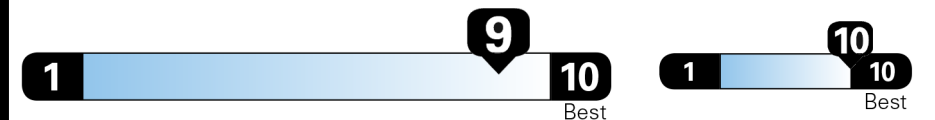

Fuel Economy & Greenhouse Gas Rating (tailpipe only) Smog Rating (tailpipe only)

This vehicle emits 0 grams CO₂ per mile. The best emits 0 grams per mile (tailpipe only). Does not include emissions from generating electricity; learn more at fueleconomy.gov.

Actual results will vary for many reasons, including driving conditions and how you drive and maintain your vehicle. The average new vehicle gets 29 MPG and costs $8,500 to fuel over 5 years. Cost estimates are based on 15,000 miles per year at $0.17 per kW-hr. MPGe is miles per gasoline gallon equivalent. Vehicle emissions are a significant cause of climate change and smog.

fueleconomy.gov

Calculate personalized estimates and compare vehicles

MANUFACTURER'S SUGGESTED RETAIL PRICE[†] $42,553.00

DELIVERY, PROCESSING AND HANDLING FEE 1,595.00

TOTAL SUGGESTED RETAIL PRICE $44,148.00

[†]Manufacturer's suggested retail price excludes delivery processing and handling fees, license and title fees, applicable federal, state and local taxes, and dealer and distributor options and accessories.

Delivered by Truck to: 41079
TOYOTA OF MURFREESBORO
3434 BILL SMITH DRIVE
MURFREESBORO TN37129

TML2E1N1S0F0W0