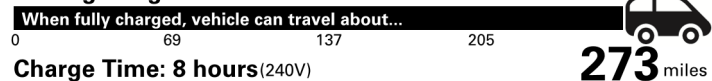

Driving Range