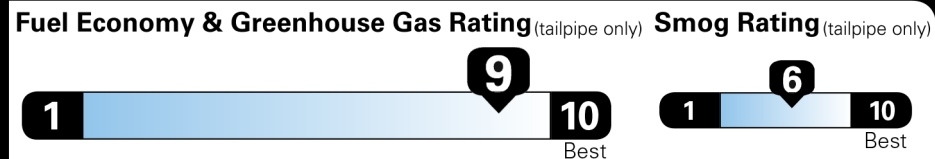

This vehicle emits 64 grams CO₂ per mile. The best emits 0 grams per mile (tailpipe only). Producing and distributing fuel and electricity also create emissions; learn more at fuel economy.gov.

Actual results will vary for many reasons, including driving conditions and how you drive and maintain your vehicle. The average new vehicle gets 29 MPG and costs $8,500 to fuel over 5 years. Cost estimates are based on 15,000 miles per year at $3.30 per gallon and $0.17 per kW-hr. This is a dual fueled automobile. MPGe is miles per gasoline gallon equivalent. Vehicle emissions are a significant cause of climate change and smog.

fuel economy.gov

Calculate personalized estimates and compare vehicles

MANUFACTURER'S SUGGESTED RETAIL PRICE[†]	$50,614.00
DELIVERY, PROCESSING AND HANDLING FEE	1,595.00
TOTAL SUGGESTED RETAIL PRICE	$52,209.00

[†]Manufacturer's suggested retail price excludes delivery processing and handling fees, license and title fees, applicable federal, state and local taxes, and dealer and distributor options and accessories.

Delivered by Truck to: 41079
TOYOTA OF MURFREESBORO
3434 BILL SMITH DRIVE
MURFREESBORO TN37129

TML3E2N1S0F0W0