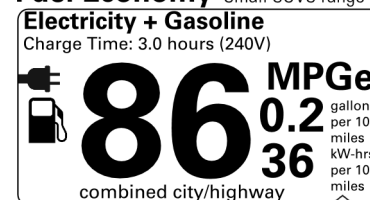

This vehicle has not been rated by the government for overall vehicle score, frontal crash, side crash or rollover risk.

Star ratings range from 1 to 5 stars (★★★★★) with 5 being the highest.  
 Source: National Highway Traffic Safety Administration (NHTSA)  
[www.safercar.gov](http://www.safercar.gov) or 1-888-327-4236

FE	50 State Emissions	
TX	Two-Tone Exterior Paint	500.00
87.	Multimedia Screen Protector - Glass	105.00
43.	Rear Hatch Cargo Lamps	425.00
3P.	Paint Protection Film	439.00
3J.	Blackout Emblem Overlays	65.00
25.	GR Sport Oil Cap	100.00
MF.	Mudguards	160.00
K9.	Key Gloves	25.00
EG.	Rear Bumper Protector	130.00
D5.	Door Edge Guards	165.00

Not Original - Copy

Created: 2026-05-06 20:04:44 (UTC)

**EPA DOT Fuel Economy and Environment**

**Plug-In Hybrid Vehicle Electricity-Gasoline**

**Fuel Economy** Small SUVs range from 14 to 125 MPGe. The best vehicle rates 146 MPGe.