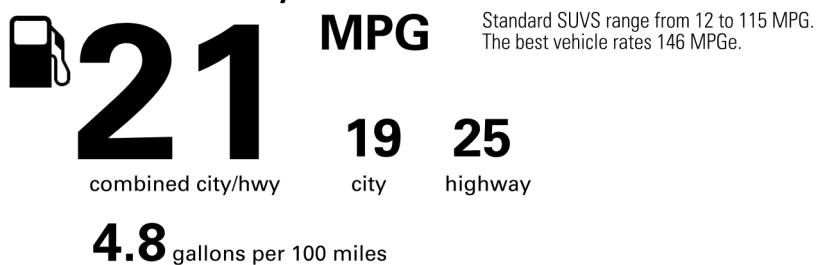

BASE MANUFACTURER'S SUGGESTED RETAIL PRICE \$56,270.00

OPTIONAL EQUIPMENT

FE	50 STATE EMISSIONS	
MR	Power Tilt/Slide Moonroof	850.00
8F.	Tow Hooks Upgrade - Front - Red	180.00
63.	Floor Mats- All Weather- '4Runner'	248.00
5Q.	Skid Plate- Rear Diff Steel	425.00
5N.	Wheel Center Caps- TRD Bk3	60.00
43.	Cargo Lights- Interior D-Pillar	375.00
4F.	Rear Recovery Hook	135.00
3P.	Paint Protection Film	439.00
W0.	Wheels- 18" Accessory TRD Black	1,325.00
T9.	Badge Inserts- Rr TOYOTA Reflect Black	65.00
T4.	Badge Overlay- Front Emblem Black	65.00
S0.	Skid Plate- Front TRD Gray Powder Coat	560.00
R5.	Cargo Tray- All Weather '4Runner'	140.00
MF.	Mudguards- Fr +Rr Molded Black '4Runner'	175.00
D5.	Door Edge Guards- Front Color Keyed	150.00
DK.	Owner's Portfolio	

Not Original - Copy

Created: 2026-06-04 23:52:07 (UTC)

EPA DOT Fuel Economy and Environment

Gasoline Vehicle

Fuel Economy

You spend \$3,250 more in fuel costs over 5 years compared to the average new vehicle.