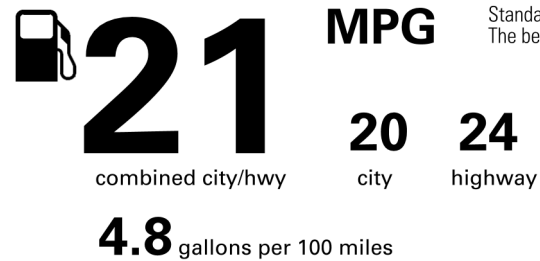

Not Original - Copy

Created: 2025-03-26 10:10:52 (UTC)

EPA DOT Fuel Economy and Environment

Gasoline Vehicle

Fuel Economy

You spend \$3,250 more in fuel costs over 5 years compared to the average new vehicle.