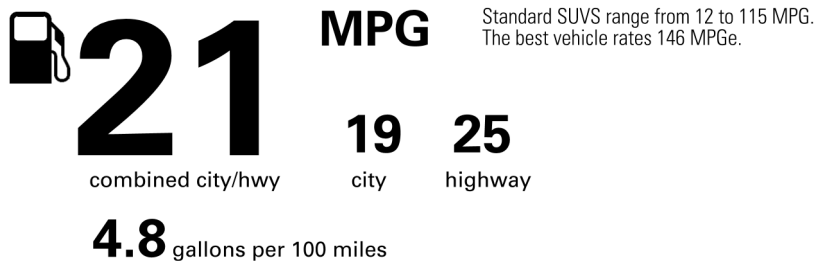

Not Original - Copy  
 Created: 2024-13 10:22:51 (UTC)

**EPA DOT Fuel Economy and Environment**

Gasoline Vehicle

**Fuel Economy**

**You spend \$3,250 more in fuel costs over 5 years** compared to the average new vehicle.