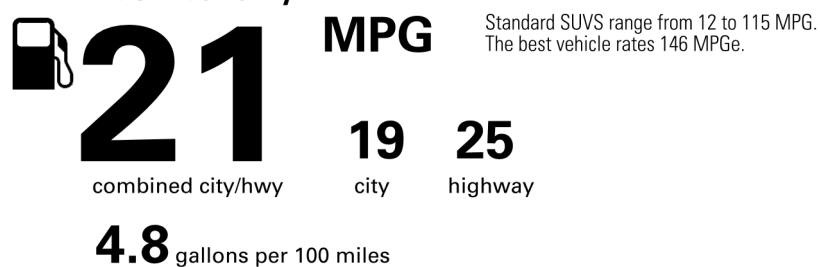

BASE MANUFACTURER'S SUGGESTED RETAIL PRICE \$56,070.00

OPTIONAL EQUIPMENT

| | | |
|----|------------------------------------------|----------|
| FE | 50 STATE EMISSIONS | |
| MR | Power Tilt/Slide Moonroof | 850.00 |
| PC | Premium Paint | 475.00 |
| 9T | Accessory Ready Storage Container | 55.00 |
| 8F | Tow Hooks Upgrade - Front - Red | 180.00 |
| 63 | Floor Mats- All Weather- '4Runner' | 248.00 |
| 5Q | Skid Plate- Rear Diff Steel | 425.00 |
| 5N | Wheel Center Caps- TRD Bk3 | 60.00 |
| 43 | Cargo Lights- Interior D-Pillar | 375.00 |
| 4F | Rear Recovery Hook | 135.00 |
| W0 | Wheels- 18" Accessory TRD Black | 1,325.00 |
| T9 | Badge Inserts- Rr TOYOTA Reflect Black | 65.00 |
| T4 | Badge Overlay- Front Emblem Black | 65.00 |
| S0 | Skid Plate- Front TRD Gray Powder Coat | 560.00 |
| R5 | Cargo Tray- All Weather '4Runner' | 140.00 |
| MF | Mudguards- Fr +Rr Molded Black '4Runner' | 175.00 |
| D5 | Door Edge Guards- Front Color Keyed | 150.00 |
| DK | Owner's Portfolio | |

Not Original - Copy

Created: 2026-03-09 19:47:43 (UTC)

EPA DOT Fuel Economy and Environment

Gasoline Vehicle

Fuel Economy

You spend \$3,250 more in fuel costs over 5 years compared to the average new vehicle.