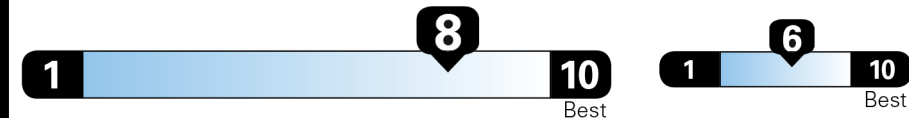

Midsized Cars range from 15 to 137 MPG. The best vehicle rates 146 MPGe.

**You save**

**\$3,750**  
 in fuel costs over 5 years compared to the average new vehicle.

**Annual fuel cost**

**\$950**

**Fuel Economy & Greenhouse Gas Rating (tailpipe only) Smog Rating (tailpipe only)**