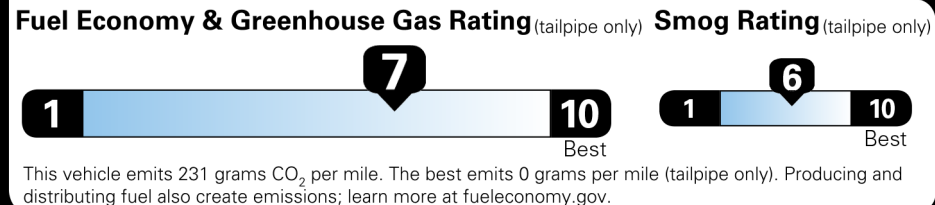

BASE MANUFACTURER'S SUGGESTED RETAIL PRICE $48,890.00

OPTIONAL EQUIPMENT

FE	50 State Emissions	
AT	Advanced Technology Package	1,865.00
	Panoramic View Monitor, Traffic Jam Assist (Requires Drive Connect Trial or Subscription. 4G Network Dependent), Lane Change Assist, Front Cross-Traffic Alert, Front and Rear Parking Assist with Automatic Braking, Outer Mirrors with Puddle Lights, and Reverse Tilt-Down Feature	
PC	Premium Paint	475.00
TX	Two Tone Color	500.00
87.	Multimedia Screen Protector - Glass	105.00
3P.	Paint Protection Film	439.00
2T.	All-Weather Floor Liners / Cargo Tray	319.00
1Y.	Connected Services Trial Offering:2 addtl yrs of Drive Connect & Remote Connect. In addition to 1 yr standard trials. Remote incl at no extra cost. 4G network dependent. Terms apply	325.00
Z1.	Preferred Accy Pkg w/Carpet Mats:Cargo Tote, Carpet Cargo Mat, Carpet Floor Mats, First Aid Kit	409.00
MF.	Mudguards	175.00
KG.	Key Glove	20.00
G4.	Illuminated Door Sills	395.00
DK.	Owner's Portfolio	
DH.	Tow-Hitch Package	880.00

EPA DOT Fuel Economy and Environment

Gasoline Vehicle

Fuel Economy
38 MPG Small Wagons range from 21 to 52 MPG. The best vehicle rates 146 MPGe.
39 city 37 highway
2.6 gallons per 100 miles

You save $2,000
in fuel costs over 5 years compared to the average new vehicle.

Annual fuel cost $1,300

Actual results will vary for many reasons, including driving conditions and how you drive and maintain your vehicle. The average new vehicle gets 29 MPG and costs $8,500 to fuel over 5 years. Cost estimates are based on 15,000 miles per year at $3.30 per gallon. MPGe is miles per gasoline gallon equivalent. Vehicle emissions are a significant cause of climate change and smog.

fueleconomy.gov
Calculate personalized estimates and compare vehicles

MANUFACTURER'S SUGGESTED RETAIL PRICE[†]	$54,797.00
DELIVERY, PROCESSING AND HANDLING FEE	1,595.00
TOTAL SUGGESTED RETAIL PRICE	$56,392.00

[†]Manufacturer's suggested retail price excludes delivery processing and handling fees, license and title fees, applicable federal, state and local taxes, and dealer and distributor options and accessories.

Delivered by Truck to: 41079
TOYOTA OF MURFREESBORO
3434 BILL SMITH DRIVE
MURFREESBORO TN37129

TML2E1N1S0F0W0