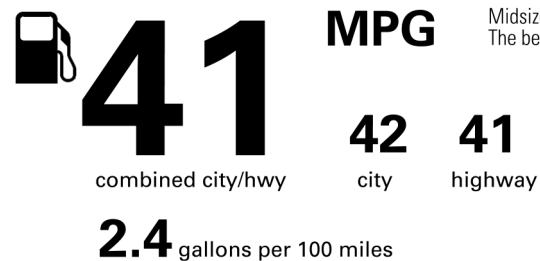

EPA DOT Fuel Economy and Environment

Fuel Economy

Midsized Cars range from 15 to 137 MPG. The best vehicle rates 146 MPGe.

You save \$2,500
 in fuel costs over 5 years compared to the average new vehicle.